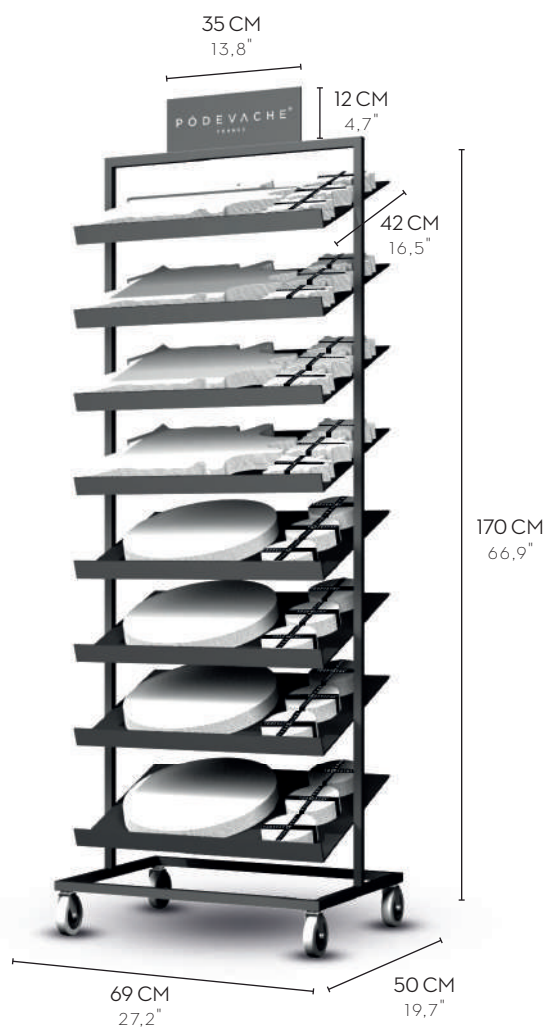

LES PRÊT-À- VENDRE VINYLE

ready to sell furniture

MODULE A - DISPLAY SET DE TABLE & DESSOUS DE VERRE

PÔDEVACHE BEAUMONT

COMPOSITION :

SET DE TABLE
TOTAL : 128 PCS
16 PCS PAR ÉTAGE
LOT 6 DESSOUS DE VERRE
TOTAL : 48 PCS
6 PCS PAR ÉTAGE

PLACEMAT
Total : 128 PCS
16 PCS per shelf
SET OF 6 COASTERS
Total : 48 PCS
6 PCS per shelf