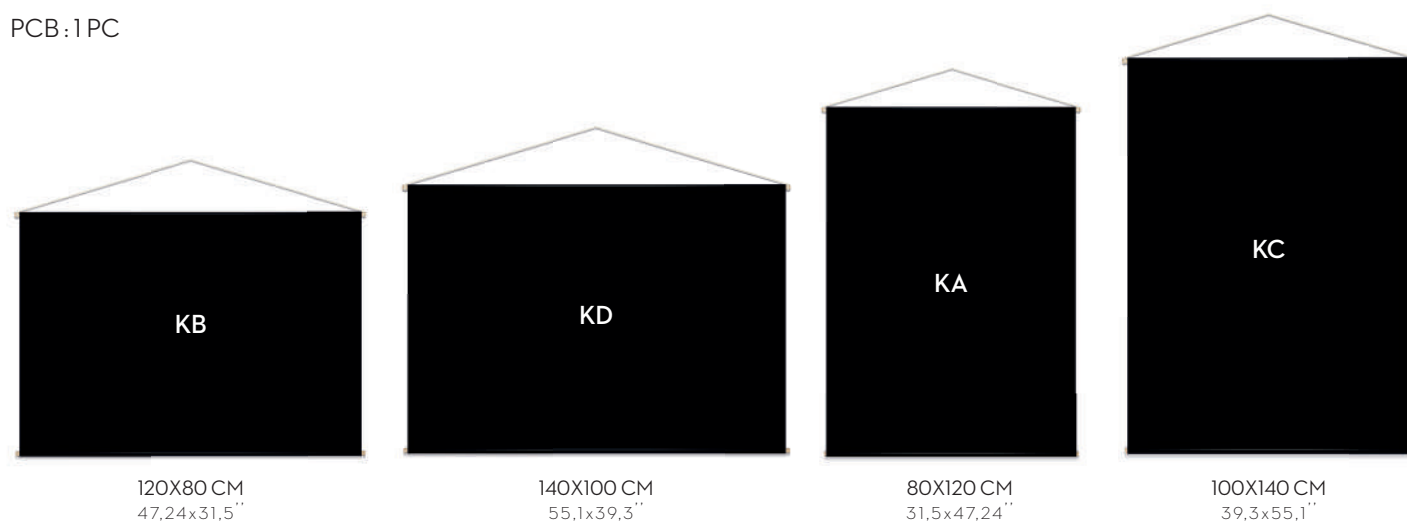

KAKEMONO

kakemono

PCB:1 PC