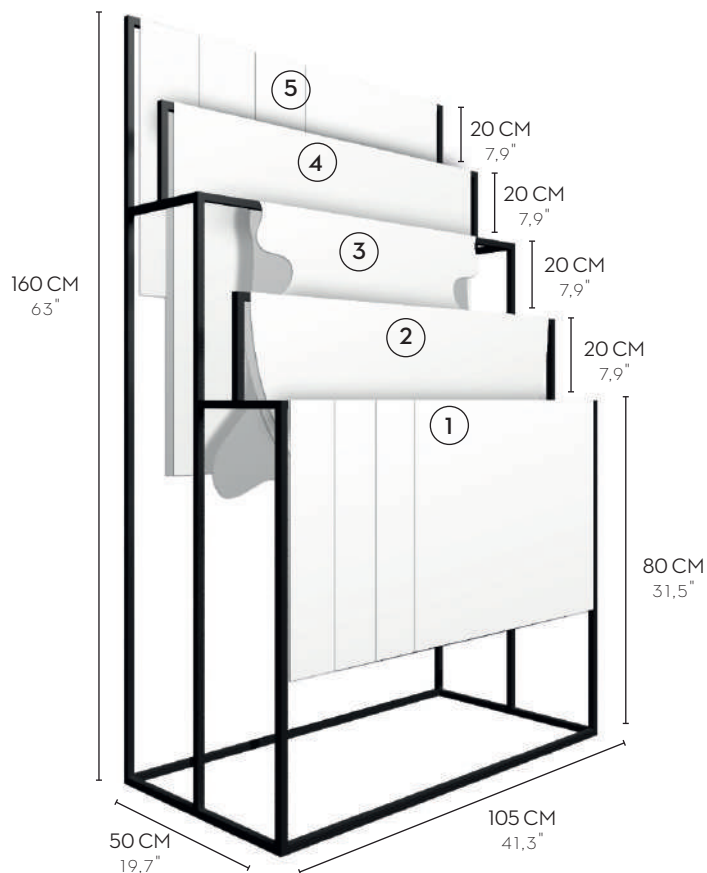

LES PRÊT-À-VENDRE VINYLE

ready to sell furniture

MODULE B - PORTANT ESCALIER M

PÔDEVACHE

COMPOSITION :

TAPIS

TOTAL : 20 PCS
ETAGE 5 - 4 TAPIS 99X150 CM
ETAGE 4 - 4 TAPIS 49,5X116 CM
ETAGE 3 - 4 TAPIS 90X113 CM
ETAGE 2 - 4 TAPIS Ø99 CM
ETAGE 1 - 4 TAPIS 66X99 CM

MAT

Total : 20 PCS
Floor 5 - 4 mats 39x59"
Floor 4 - 4 mats 19,5x45,6"
Floor 3 - 4 mats 35,4x44,5"
Floor 2 - 4 mats Ø39"
Floor 1 - 4 mats 26x39"

BEAUMONT

COMPOSITION :

TAPIS

TOTAL : 20 PCS
ETAGE 5 - 4 TAPIS 99X150 CM
ETAGE 4 - 4 TAPIS 66X132 CM
ETAGE 3 - 4 TAPIS 49,5X116 CM
ETAGE 2 - 4 TAPIS Ø99 CM
ETAGE 1 - 4 TAPIS 66X99 CM

MAT

Total : 20 PCS
Floor 5 - 4 mats 39x59"
Floor 4 - 4 mats 26x52"
Floor 3 - 4 mats 19,5x45,7"
Floor 2 - 4 mats Ø39"
Floor 1 - 4 mats 26x39"

MODULE C - PORTANT ESCALIER L