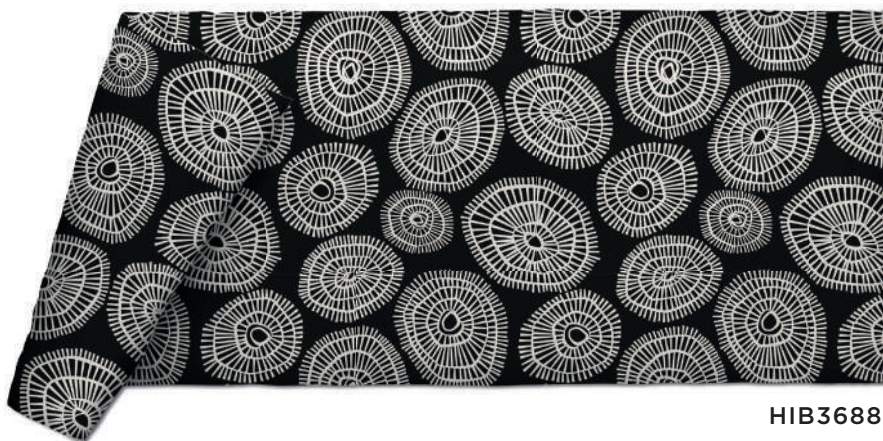

COURTEPOINTE POPELINE
85x200 CM