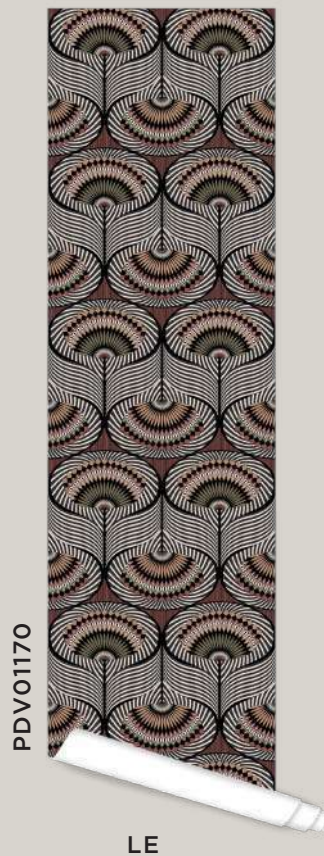

# AFRICAN TRIBE

KAKÉMONO POPELINE  
80x120 CM - 100x140 CM

PDV01225

PDV01224