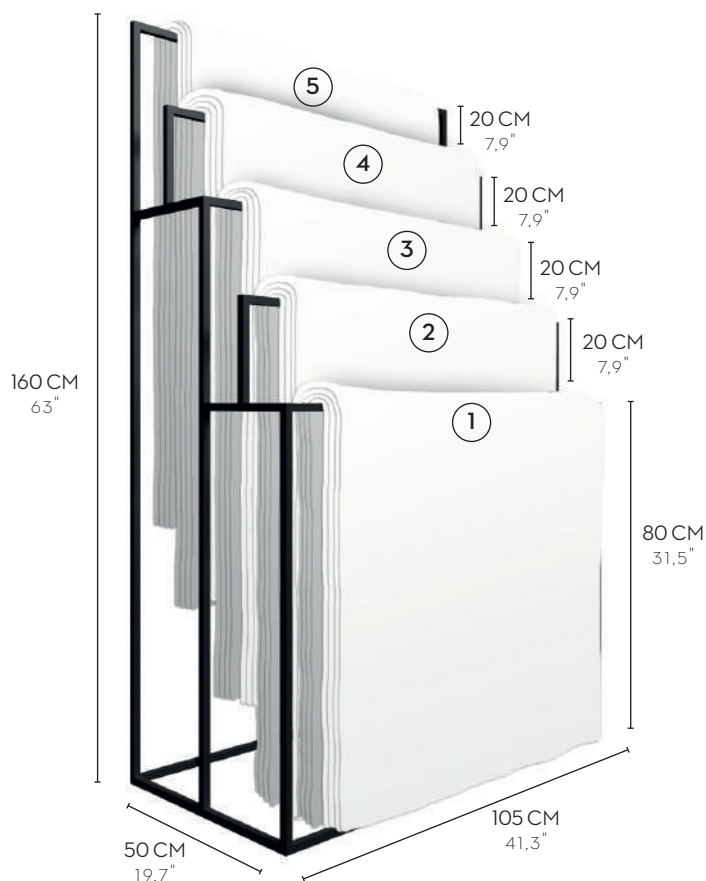

MODULE D - PORTANT SOFA

PÔDEVACHE BEAUMONT

COMPOSITION :

SOFA
TOTAL : 10 PCS
ETAGE 5
2 PIECES 85X200 CM
ETAGE 4
2 PIECES 85X200 CM
ETAGE 3
2 PIECES 85X200 CM
ETAGE 2
2 PIECES 85X200 CM
ETAGE 1
2 PIECES 85X200 CM

Mat
Total : 10 PCS
Floor 5 - 2 pieces 33,4x78,7"
Floor 4 - 2 pieces 33,4x78,7"
Floor 3 - 2 pieces 33,4x78,7"
Floor 2 - 2 pieces 33,4x78,7"
Floor 1 - 2 pieces 33,4x78,7"